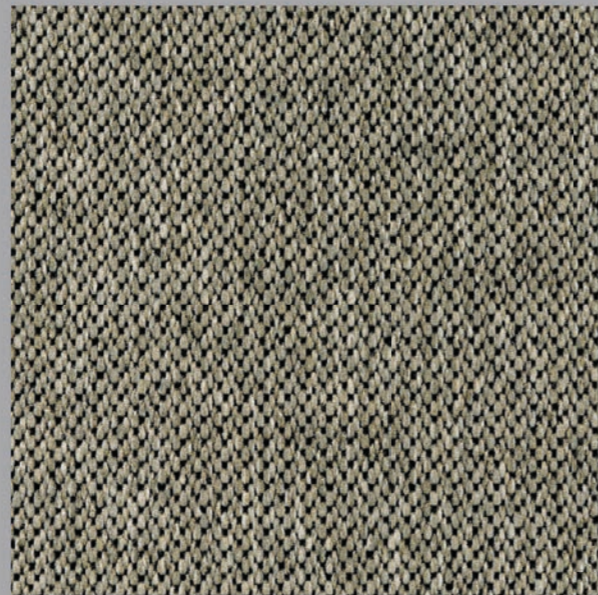

FLAT 07

092129-800

↑ Griffmuster
Grip sample

Bahnware Lagerhaltung
Rechts in Stock

FLAT

Es gibt Dinge, die haben eine ganz besondere Ausstrahlung. Etwas Außergewöhnliches und gleichzeitig Faszinierendes. Oftmals kann man noch nicht einmal sagen, was genau es ist. Und trotzdem zieht es einen jedes Mal wieder in seinen Bann.

FLAT ist ein gewebter Teppichboden, der genau eine solche Ausstrahlung besitzt. Irgendwie puristisch, minimalistisch, urban und fast schon technisch. Aber immer elegant, zeitlos und absolut stilvoller. Möglich wird dies durch das geradlinige Design in der Kombination aus Flachgewebe und der hochwertigen Schlingenoberfläche. Die verschiedenen Farben und Designs stehen dabei für Variationsvielfalt und schaffen kreative Freiräume in Sachen Innengestaltung. Dank SonicWave-Rückenbeschichtung sorgt die mehrfarbig ungemusterte Bahnware auch akustisch stets für einen erstklassigen Auftritt.

There are things that have a very special charisma. Something extraordinary and fascinating at the same time. Often you can't even tell what it is. And yet it always pulls you under its spell.

FLAT is a woven carpet that has just such a charisma. Somehow puristic, minimalistic, urban and almost technical. But always elegant, timeless and absolutely stylish. This is made possible by the straight design in the combination of plain fabric and the high-quality loop pile surface. The different colours and designs stand for variety and create creative freedom in terms of interior design. Thanks to SonicWave back, the multicoloured unpatterned broadloom always ensures a first-class appearance also acoustically.

Mehr auf anker.eu.
More at anker.eu.

anker.eu/flat-info