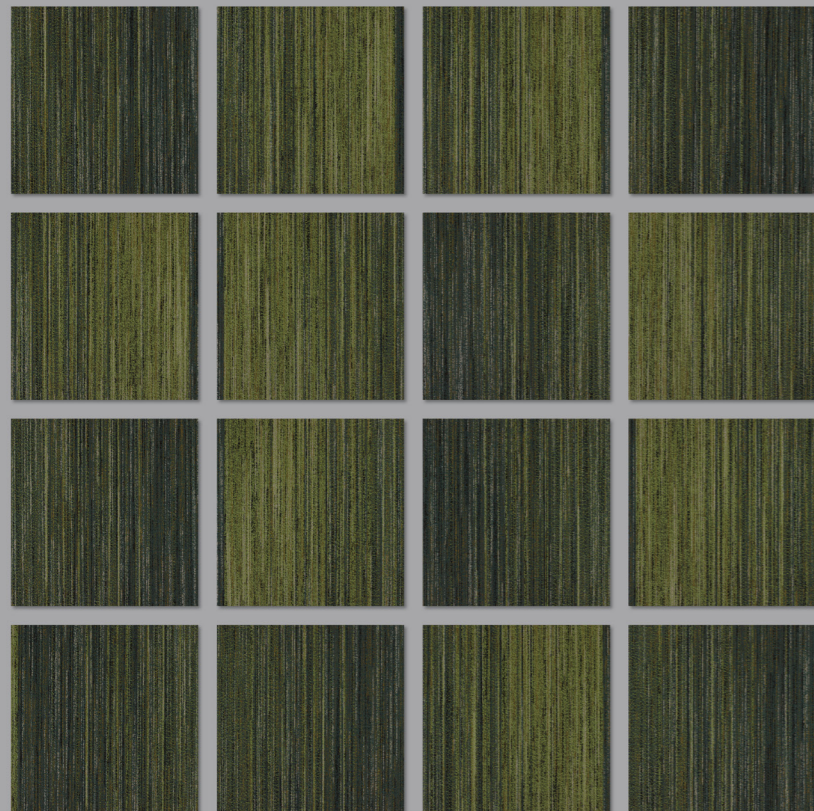

RANDOM

inside

RANDOM

Jede Fliese ist einzigartig. | Every tile is unique.

Tipp: Fliesen lagern
Fliese in stock

Die kleinste Verpackungseinheit ist ein Karton mit 20 Fliesen einer Farbwelt. Keine Fliese gleicht der anderen. Jeder Karton hat eine andere Zusammenstellung.

The smallest packaging unit is a box with 20 tiles of one colour scheme. No tile resembles the other. Each box has a different compilation.