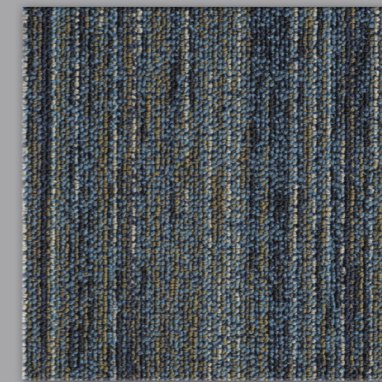

RANDOM 300 | Fliesenanschnitt | Detail of a tile