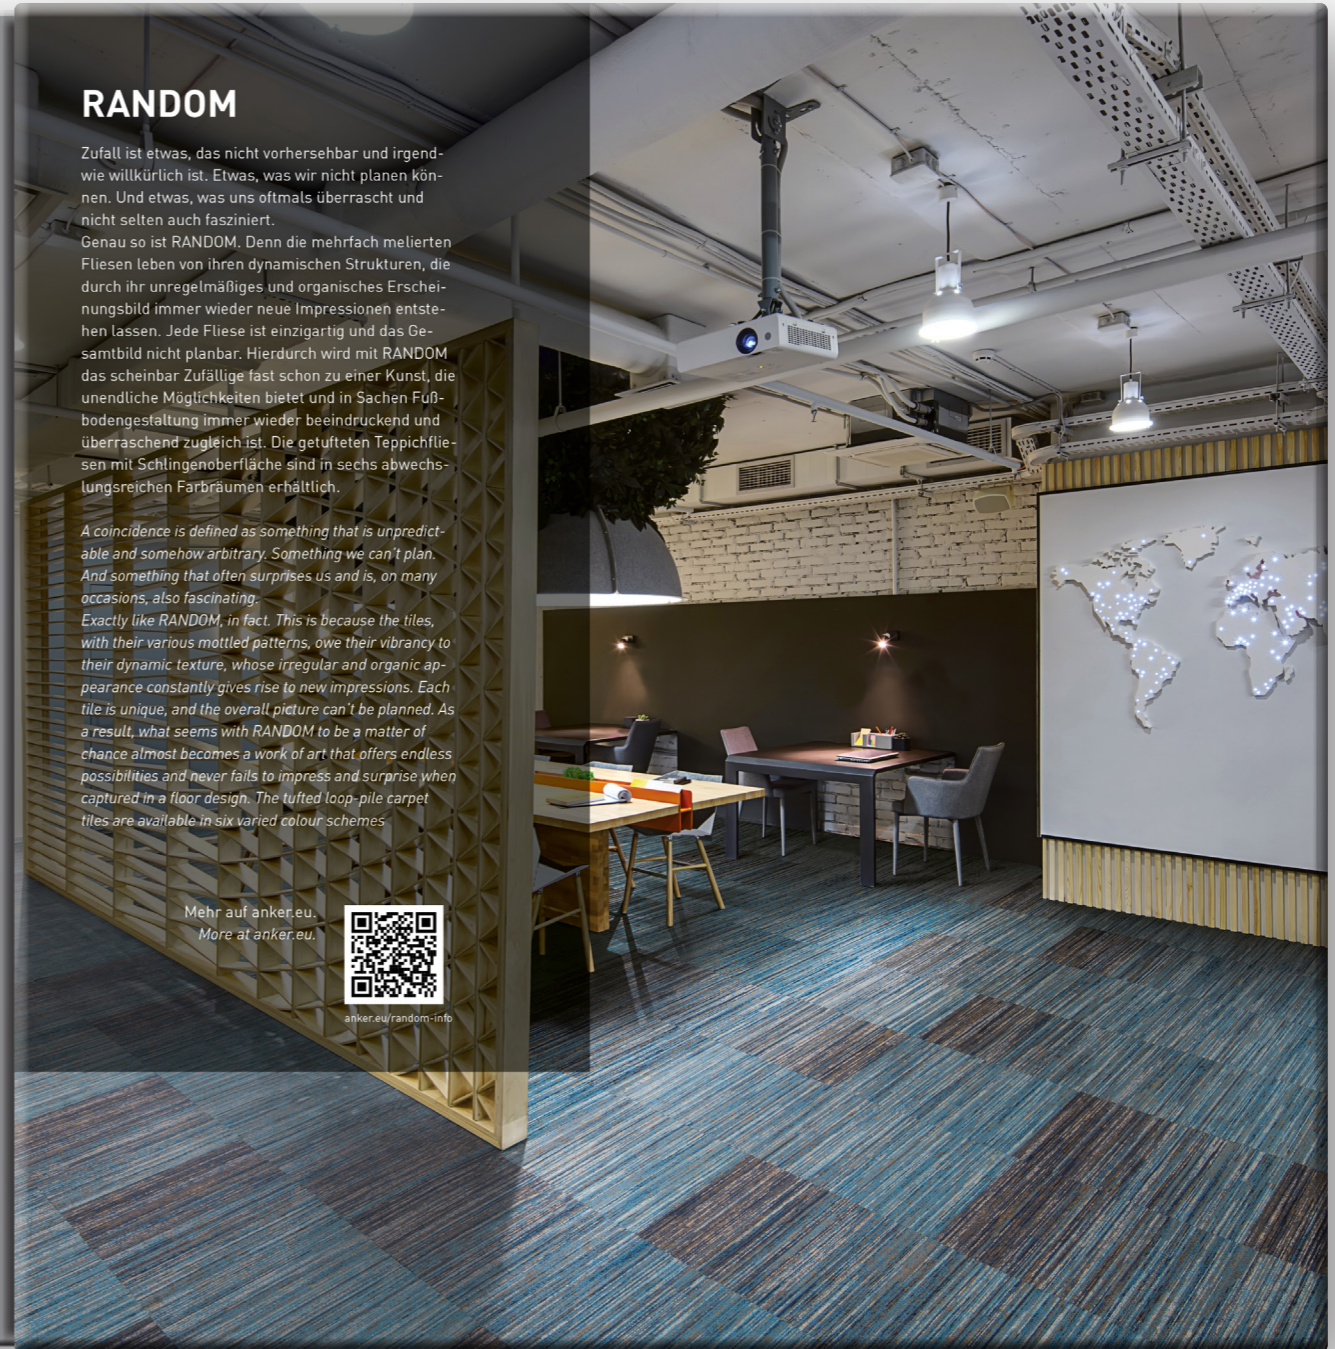

Genau so ist RANDOM. Denn die mehrfach melierten Fliesen leben von ihren dynamischen Strukturen, die durch ihr unregelmäßiges und organisches Erscheinungsbild immer wieder neue Impressionen entstehen lassen. Jede Fliese ist einzigartig und das Gesamtbild nicht planbar. Hierdurch wird mit RANDOM das scheinbar Zufällige fast schon zu einer Kunst, die unendliche Möglichkeiten bietet und in Sachen Fußbodengestaltung immer wieder beeindruckend und überraschend zugleich ist. Die getufteten Teppichfliesen mit Schlingenoberfläche sind in sechs abwechslungsreichen Farbpaletten erhältlich.

A coincidence is defined as something that is unpredictable and somehow arbitrary. Something we can't plan. And something that often surprises us and is, on many occasions, also fascinating.

Exactly like RANDOM, in fact. This is because the tiles, with their various mottled patterns, owe their vibrancy to their dynamic texture, whose irregular and organic appearance constantly gives rise to new impressions. Each tile is unique, and the overall picture can't be planned. As a result, what seems with RANDOM to be a matter of chance almost becomes a work of art that offers endless possibilities and never fails to impress and surprise when captured in a floor design. The tufted loop-pile carpet tiles are available in six varied colour schemes.

Mehr auf anker.eu.
More at anker.eu.

anker.eu/random-info