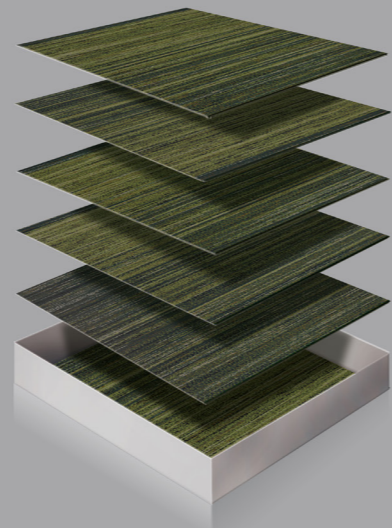

RANDOM

inside

RANDOM

Jede Fliese ist einzigartig. | Every tile is unique.

Tipp: Fliesen lagern
Fliese in stock

Die kleinste Verpackungseinheit ist ein Karton mit 20 Fliesen einer Farbwelt. Keine Fliese gleicht der anderen. Jeder Karton hat eine andere Zusammenstellung.

The smallest packaging unit is a box with 20 tiles of one colour scheme. No tile resembles the other. Each box has a different compilation.

Sechs Farbräume | Six colour schemes