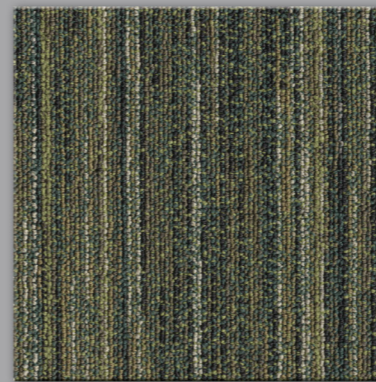

Sechs Farbräume | Six colour schemes

RANDOM 400 | Fliesenanschnitt | Detail of a tile