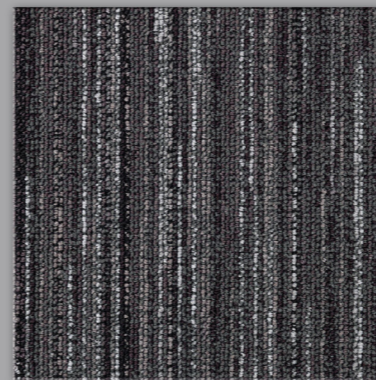

RANDOM 900 | Fliesenanschnitt | Detail of a tile