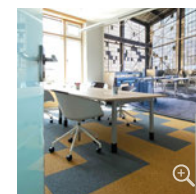

Floorer

Bredo Doppelboden GmbH, Herne