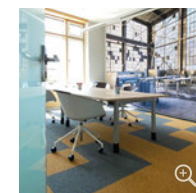

Object telegram

AXA Head Office, Cologne

Office space | Year of construction
ca. 80.000 m² | 2004

Builder
AXA Service GmbH, Cologne

Conversion, interior fittings 2019-2021
Torsten Stolzenberg, AXA

Architect
BM+P, Düsseldorf

ANKER carpet
AERA BIGLOOP
(colours 303, 105, 512, 106), 20,000 m²

Floorer
Bredo Doppelboden GmbH, Herne