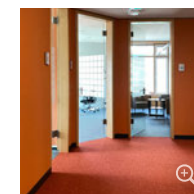

AERA BIGLOOP (colours 303, 105, 512, 106)

Available as rolls (400 cm wide) or tiles (AERA BIGLOOP SYSTEM 50x50 cm).