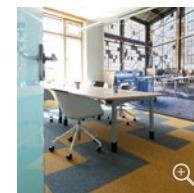

AXA Head Office, Cologne

Office space | Year of construction
ca. 80.000 m² | 2004

Builder
AXA Service GmbH, Cologne

Conversion, interior fittings 2019-2021
Torsten Stolzenberg, AXA

Architect
BM+P, Düsseldorf

ANKER carpet
AERA BIGLOOP
(colours 303, 105, 512, 106), 20,000 m²

Floorer
Bredo Doppelboden GmbH, Herne