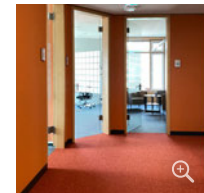

Object telegram

AXA Head Office, Cologne

Office space | Year of construction
ca. 80.000 m² | 2004

Builder
AXA Service GmbH, Cologne

Conversion, interior fittings 2019-2021
Torsten Stolzenberg, AXA

Architect
BM+P, Düsseldorf

ANKER carpet
AERA BIGLOOP
(colours 303, 105, 512, 106), 20,000 m²

Floorer
Bredo Doppelboden GmbH, Herne