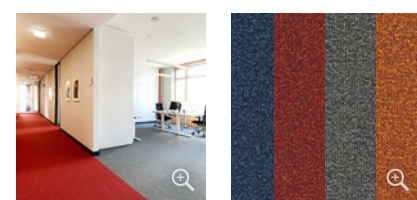

Straightforward architecture combines aesthetics intelligently with the required functionality.